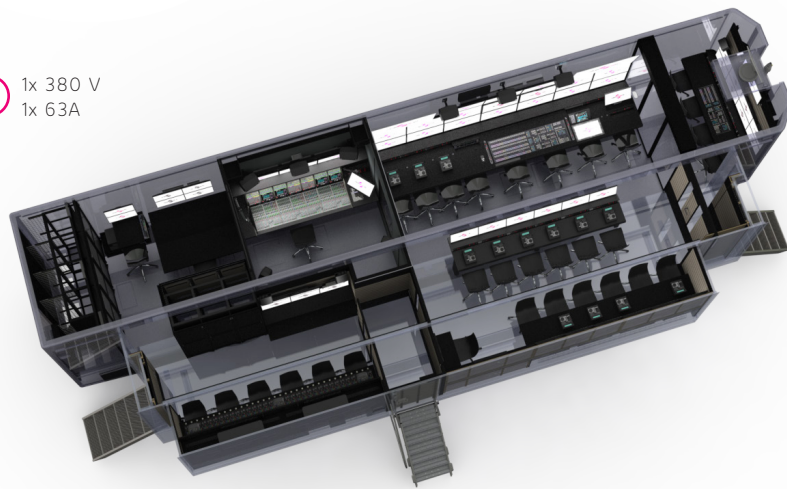

Millenium Signature 14

- 4K
- HDR
- HD
- DOLBY
- Multiple control room
- Extensible
- ⚡ 1x 380 V
1x 63A

25 up to 40 SONY HDC 3500
up to 40 SONY HDC 4300 Slow motion cameras
6 wireless cameras

up to 10 HD DECK + USB

6 up to 10 HD EVS 12 channels video server

SONY XVS 9000

LAWO MC2 56

25 up to 35 SONY HDC 3500
included up to 6 SONY HDC 4300 Slow motion cameras

up to 4 UHD DECK + USB

6 up to 10 UHD EVS 4 channels video server

SONY XVS 9000

LAWO MC2 56

MERCEDES Actros 1853 GM-761-EV

Lengths Semi: 13.80 m
+ Towing vehicle: 16.50 m
Widths Fully expanded: 5.10 m
+ 1m for lateral stairs
Fully stowed: 2.55 m
Height 4.00 m

MERCEDES Actros 1853 GM-961-EV

Lengths Semi: 13.80 m
Widths Fully stowed: 2.55 m
Height 4.00 m

Video

HD

Vision mixer

SONY XVS 9000
160 input / 64 output
Up 10 M/E 8 keyers + MP2
Frame memory
35 direct access panel 4ME + AUX
4 DVE 3D - 40 resize
RGB color-correction