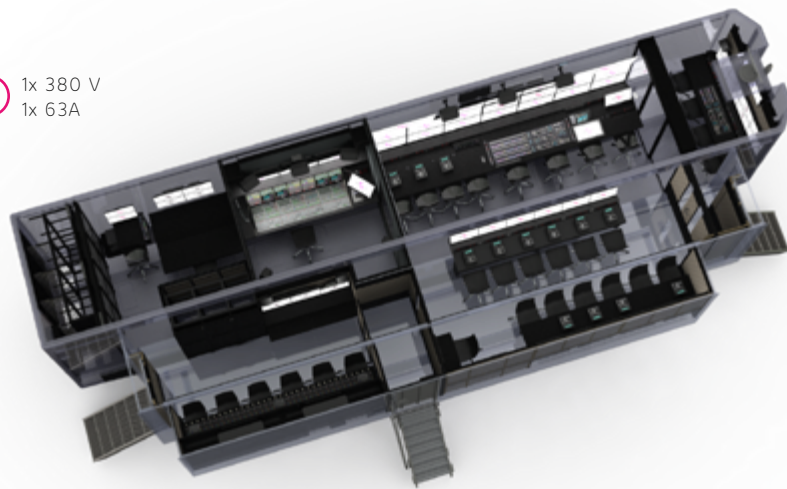

# Millenium Signature 19

- 4K
  - HDR
  - HD
  - DOLBY
  - Multiple control room
  - Extensible
  - ⚡
- 1x 380 V  
1x 63A

25 up to 40 SONY HDC 3500  
up to 40 SONY HDC 4300 Slow motion cameras  
6 wireless cameras

up to 10 HD DECK + USB

6 up to 10 HD EVS 12 channels video server

SONY XVS 9000

LAWO MC2 56

25 up to 35 SONY HDC 3500  
included up to 6 SONY HDC 4300 Slow motion cameras

up to 4 UHD DECK + USB

6 up to 10 UHD EVS 4 channels video server

SONY XVS 9000

LAWO MC2 56

MERCEDES Actros 1853 **GQ-802-LJ**

**Lengths** Semi: 13.80 m  
+ Towing vehicle: 16.50 m  
**Widths** Fully expanded: 5.10 m  
+ 1m for lateral stairs  
Fully stowed: 2.55 m  
**Height** 4.00 m

MERCEDES Actros 1853 **GQ-881-LJ**

**Lengths** Semi: 13.80 m  
**Widths** Fully stowed: 2.55 m  
**Height** 4.00 m